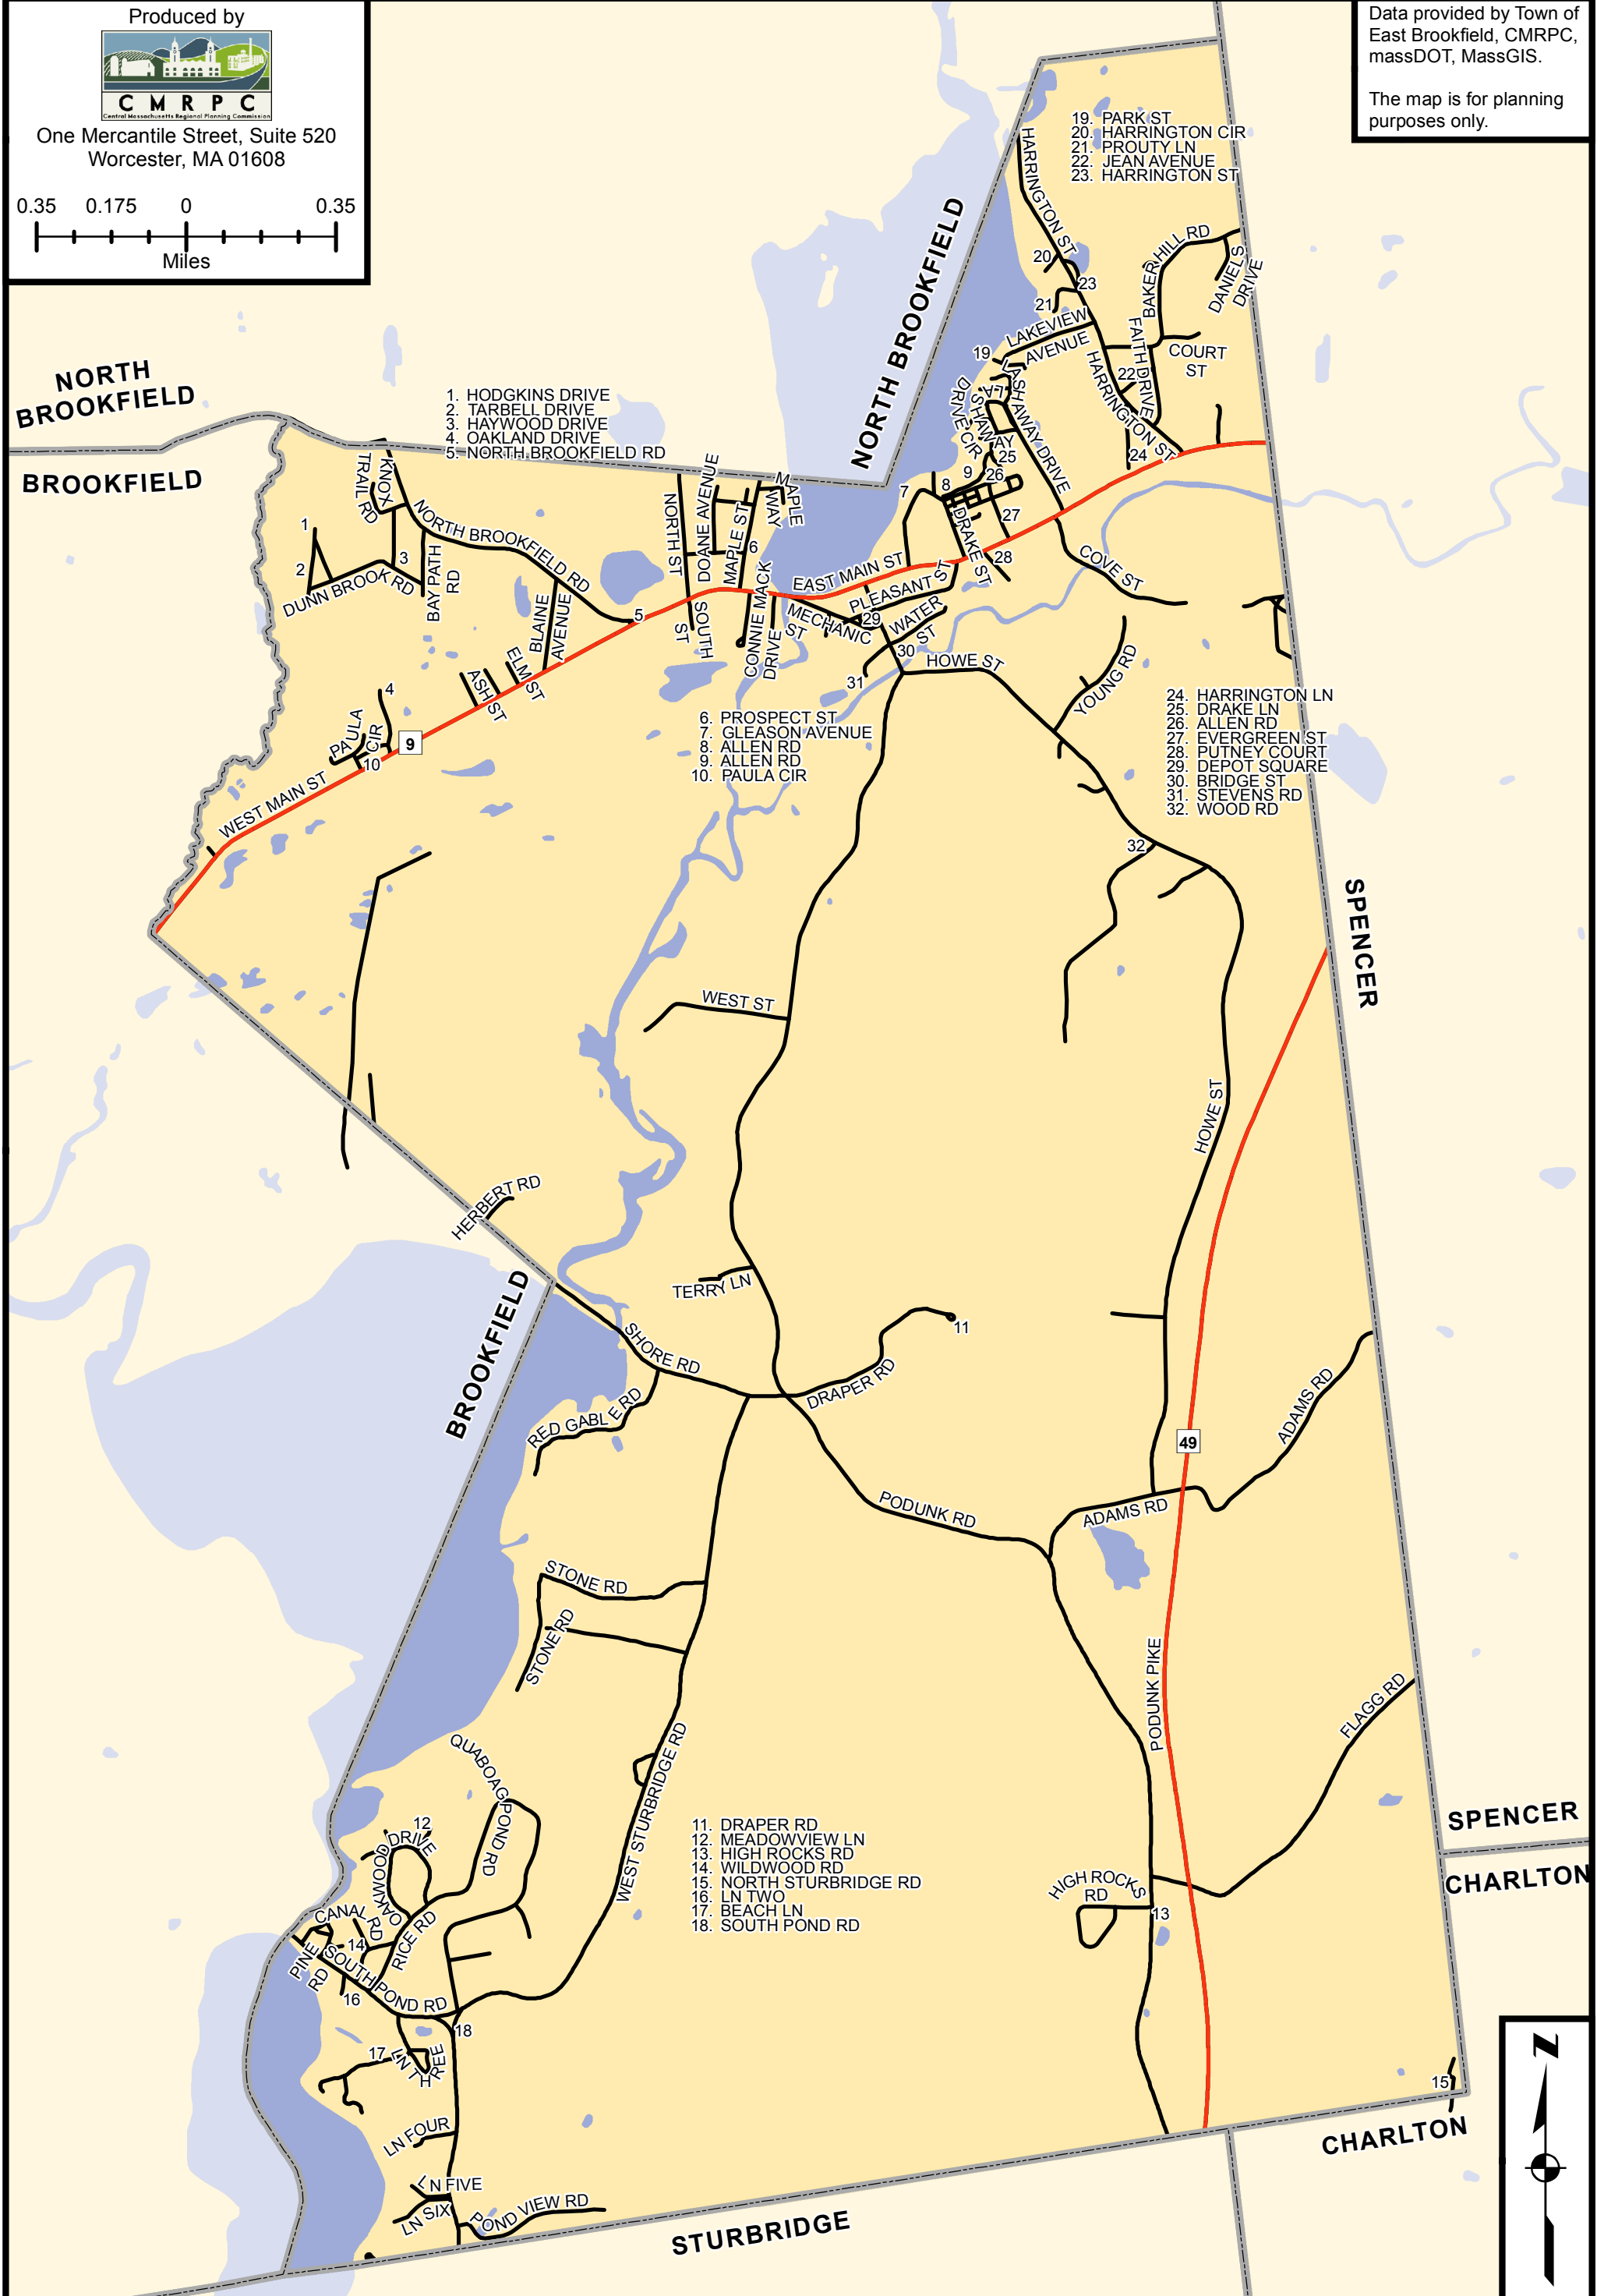

Road Map

Data provided by Town of East Brookfield, CMRPC, massDOT, MassGIS.

The map is for planning purposes only.

Produced by
 One Mercantile Street, Suite 520
 Worcester, MA 01608

1. HODGKINS DRIVE
2. TARBELL DRIVE
3. HAYWOOD DRIVE
4. OAKLAND DRIVE
5. NORTH BROOKFIELD RD

19. PARK ST
20. HARRINGTON CIR
21. PROUTY LN
22. JEAN AVENUE
23. HARRINGTON ST

6. PROSPECT ST
7. GLEASON AVENUE
8. ALLEN RD
9. ALLEN RD
10. PAULA CIR

24. HARRINGTON LN
25. DRAKE LN
26. ALLEN RD
27. EVERGREEN ST
28. PUTNEY COURT
29. DEPOT SQUARE
30. BRIDGE ST
31. STEVENS RD
32. WOOD RD

11. DRAPER RD
12. MEADOWVIEW LN
13. HIGH ROCKS RD
14. WILDWOOD RD
15. NORTH STURBRIDGE RD
16. LN TWO
17. BEACH LN
18. SOUTH POND RD

Town of East Brookfield, Mass.